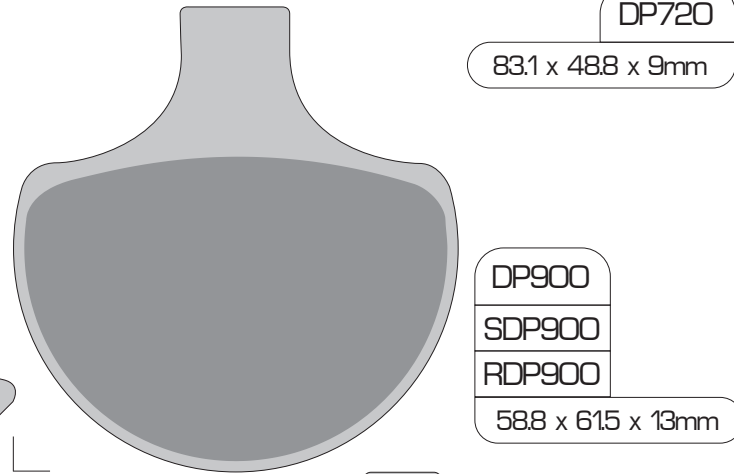

125 x 4HR fit RDP913

137 x 4B fit SDP911

Radial Mount Caliper fit SDP942

Integrated Rear Caliper for Softail fit DP630