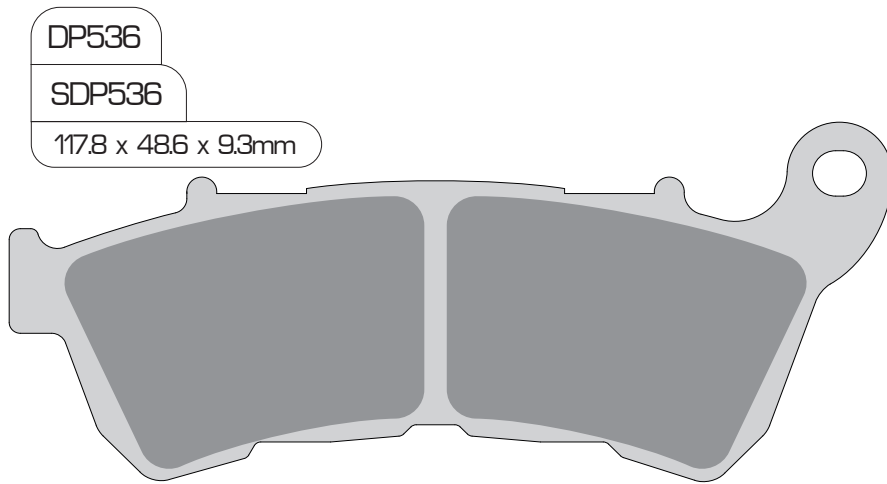

125 x 4HR fit RDP913

137 x 4B fit SDP911

Radial Mount Caliper fit SDP942

Integrated Rear Caliper for Softail fit DP630