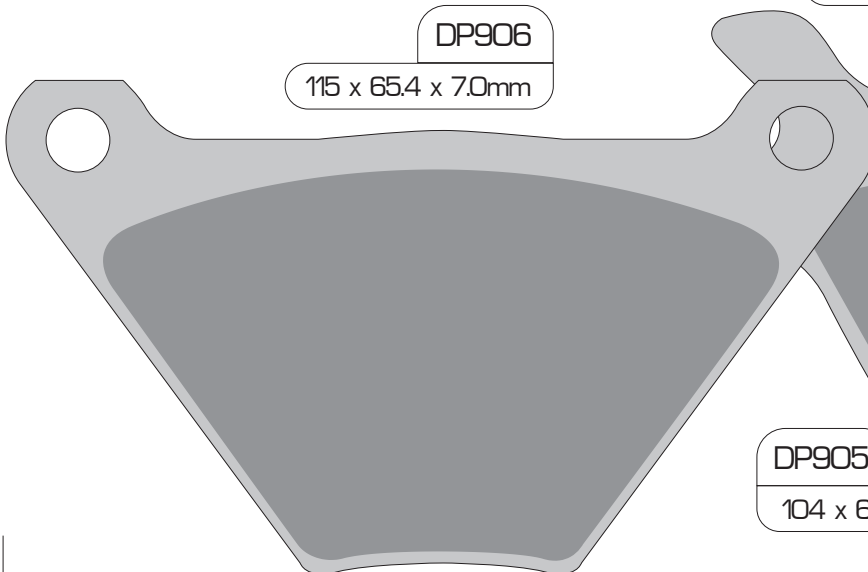

125 x 4HR fit RDP913

137 x 4B fit SDP911

Radial Mount Caliper fit SDP942

Integrated Rear Caliper for Softail fit DP630