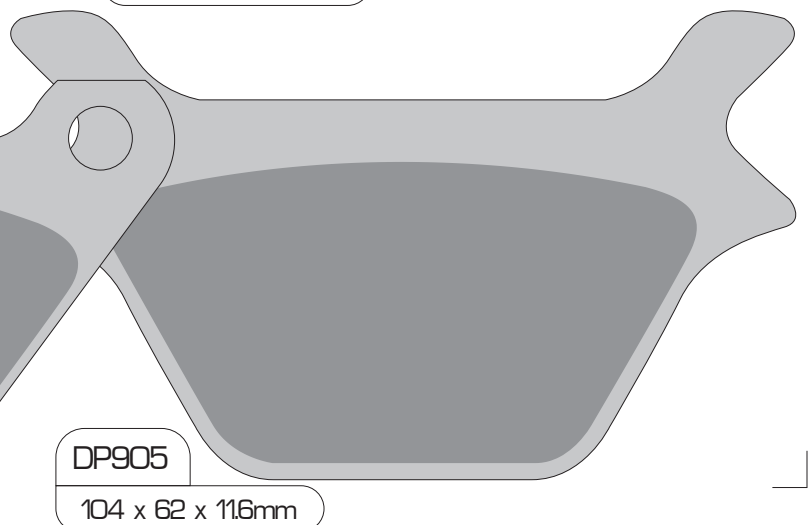

125 x 4HR fit RDP913

137 x 4B fit SDP911

Radial Mount Caliper fit SDP942

Integrated Rear Caliper for Softail fit DP630