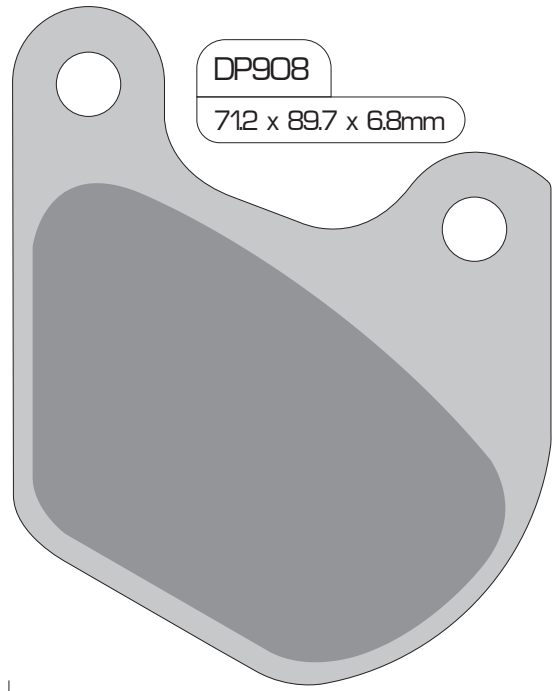

125 x 4HR fit RDP913

137 x 4B fit SDP911

Radial Mount Caliper fit SDP942

Integrated Rear Caliper for Softail fit DP630