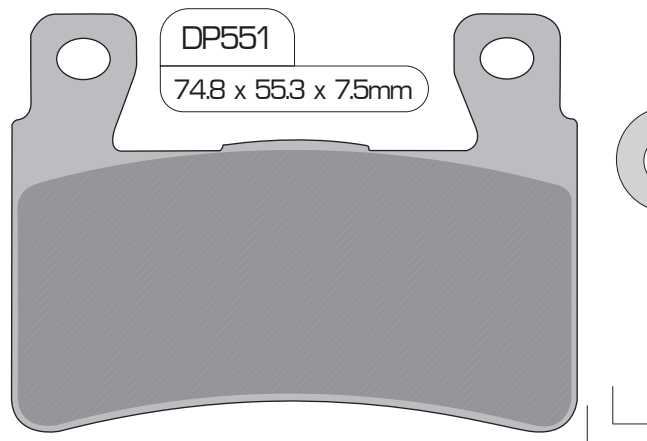

125 x 4HR fit RDP913

137 x 4B fit SDP911

Radial Mount Caliper fit SDP942

Integrated Rear Caliper for Softail fit DP630