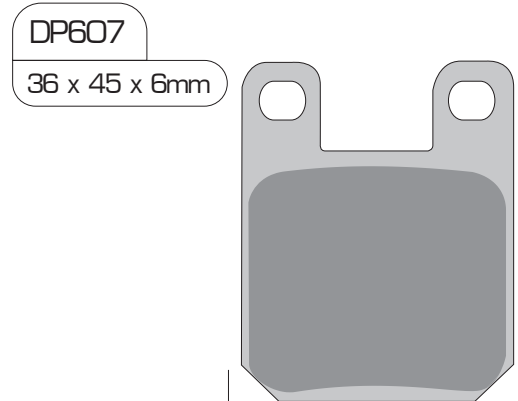

125 x 4HR fit RDP913

137 x 4B fit SDP911

Radial Mount Caliper fit SDP942

Integrated Rear Caliper for Softail fit DP630