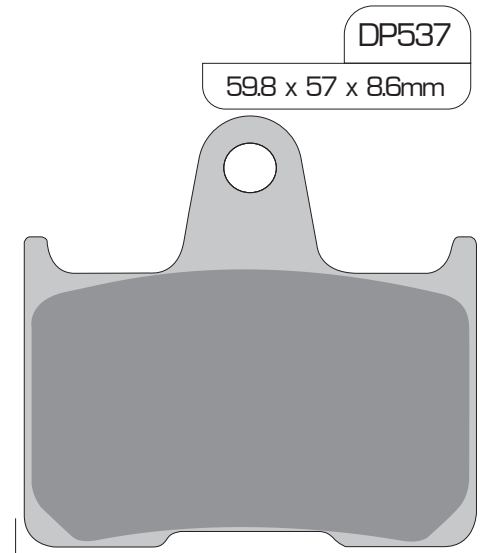

125 x 4HR fit RDP913

137 x 4B fit SDP911

Radial Mount Caliper fit SDP942

Integrated Rear Caliper for Softail fit DP630