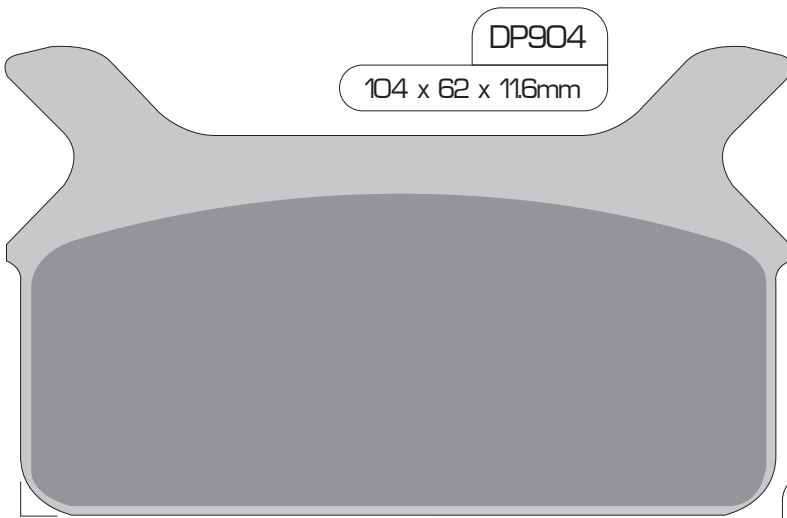

125 x 4HR fit RDP913

137 x 4B fit SDP911

Radial Mount Caliper fit SDP942

Integrated Rear Caliper for Softail fit DP630