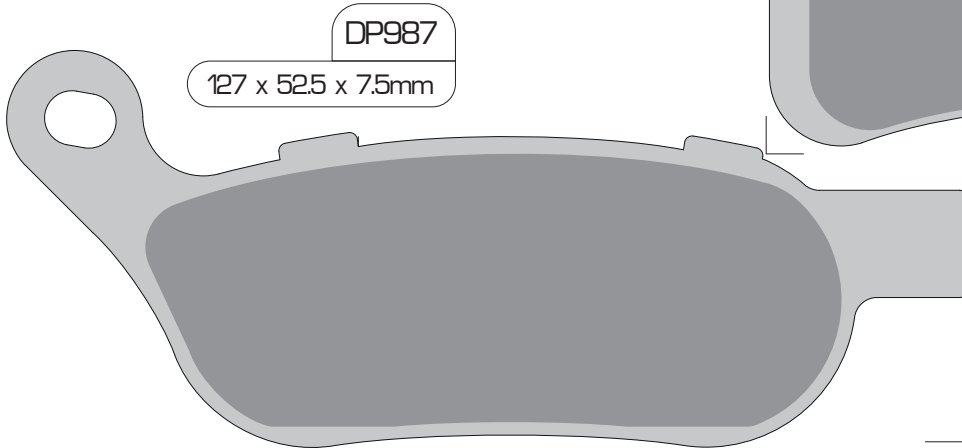

125 x 4HR fit RDP913

137 x 4B fit SDP911

Radial Mount Caliper fit SDP942

Integrated Rear Caliper for Softail fit DP630