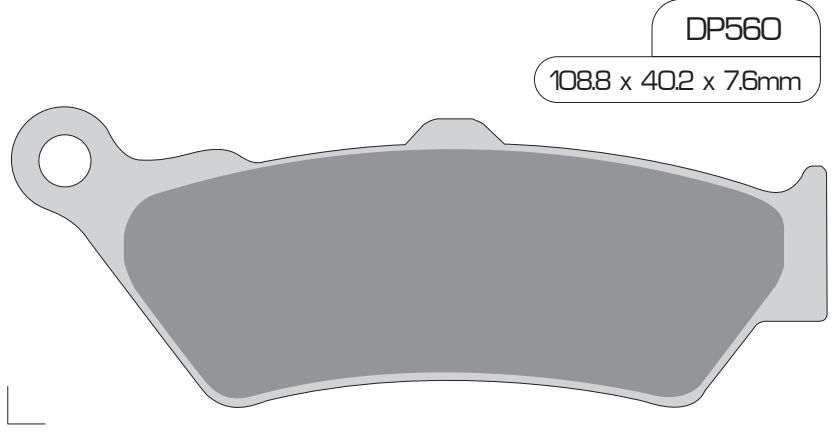

125 x 4HR fit RDP913

137 x 4B fit SDP911

Radial Mount Caliper fit SDP942

Integrated Rear Caliper for Softail fit DP630