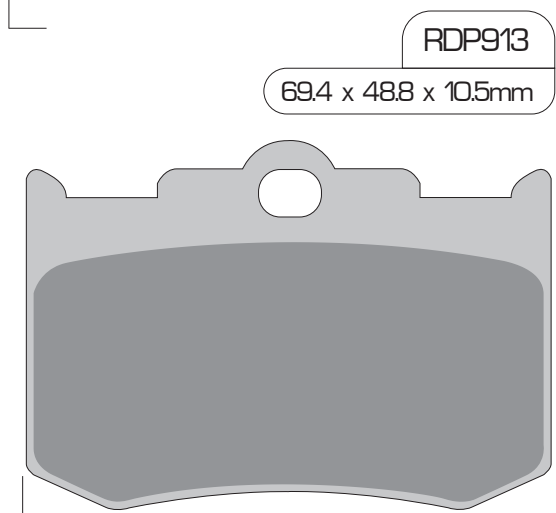

125 x 4HR fit RDP913

137 x 4B fit SDP911

Radial Mount Caliper fit SDP942

Integrated Rear Caliper for Softail fit DP630