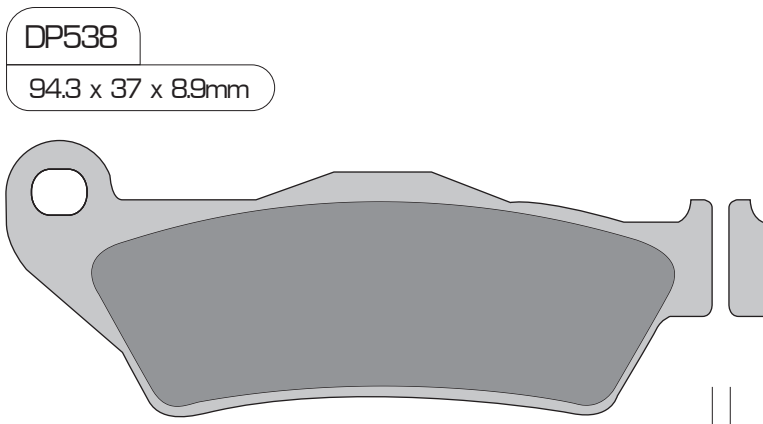

125 x 4HR fit RDP913

137 x 4B fit SDP911

Radial Mount Caliper fit SDP942

Integrated Rear Caliper for Softail fit DP630