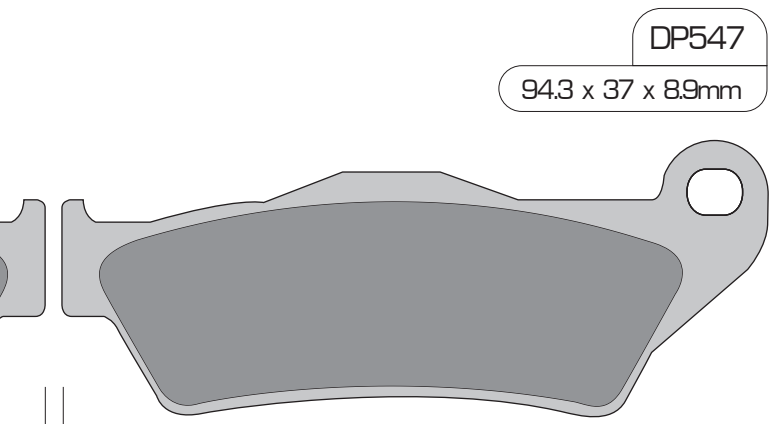

125 x 4HR fit RDP913

137 x 4B fit SDP911

Radial Mount Caliper fit SDP942

Integrated Rear Caliper for Softail fit DP630