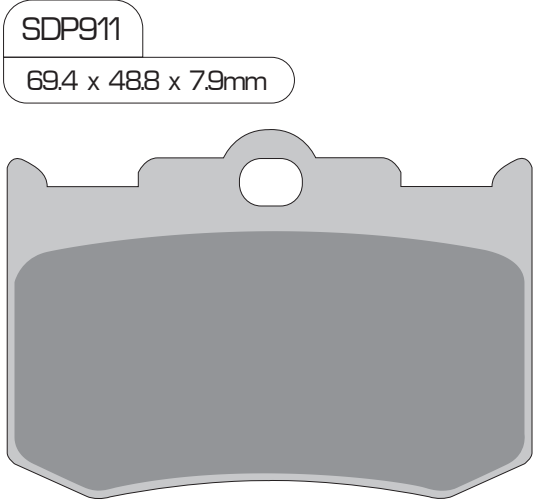

125 x 4HR fit RDP913

137 x 4B fit SDP911

Radial Mount Caliper fit SDP942

Integrated Rear Caliper for Softail fit DP630