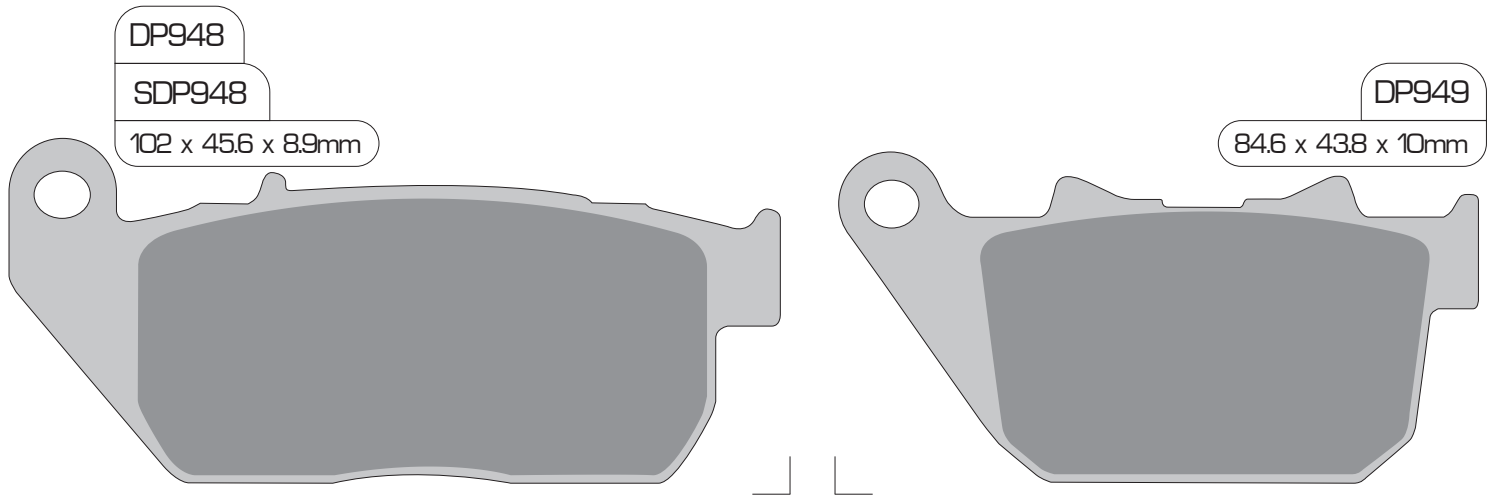

125 x 4HR fit RDP913

137 x 4B fit SDP911

Radial Mount Caliper fit SDP942

Integrated Rear Caliper for Softail fit DP630