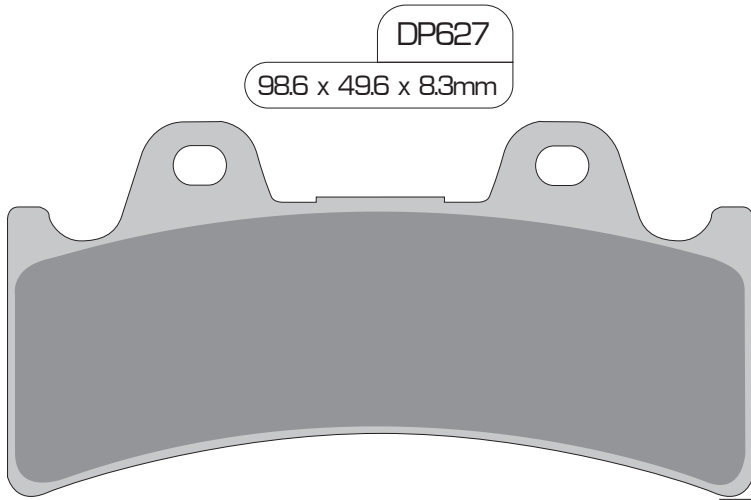

125 x 4HR fit RDP913

137 x 4B fit SDP911

Radial Mount Caliper fit SDP942

Integrated Rear Caliper for Softail fit DP630