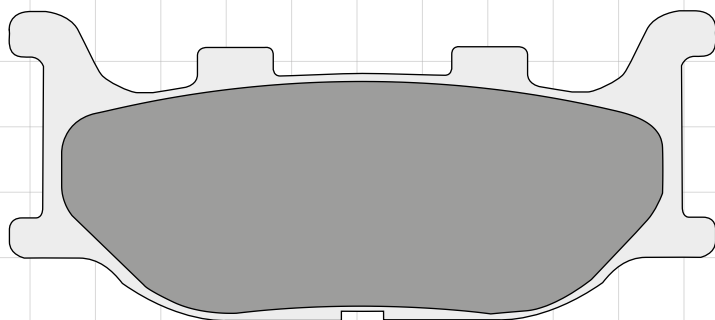

# SCOOTER PAD ILLUSTRATIONS

COMPOUND SELECTION & SIZE GUIDE **By Part Number**

**DP406**

70.5 x 36 x 9.2mm

STANDARD	SPORT HH+	RACING	PRO-MX
DP406	SDP406		

**DP420**

99.8 x 30.2 x 9.0mm

STANDARD	SPORT HH+	RACING	PRO-MX
DP420			