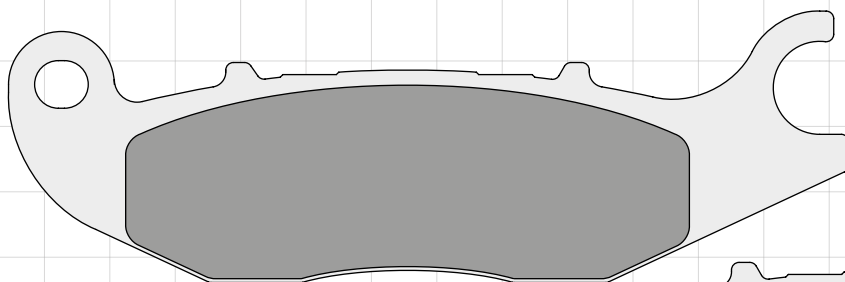

# SCOOTER PAD ILLUSTRATIONS

COMPOUND SELECTION & SIZE GUIDE **By Part Number**

**ODP009**

85.8 x 41 x 8.1mm  
70 x 41 x 8.1mm

**ODP014**

111.2 x 35.9 x 7.5mm  
98.4 x 33.2 x 7.5mm

**ODP015**

51.1 x 53.7 x 9.3mm