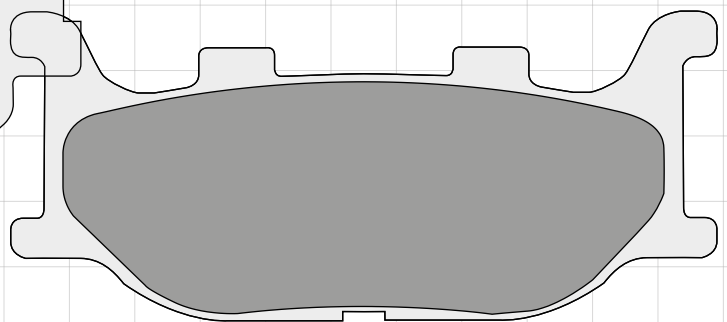

DP421

94.2 x 41.1 x 9.8mm

STANDARD	SPORT HH+	RACING	PRO-MX
DP421