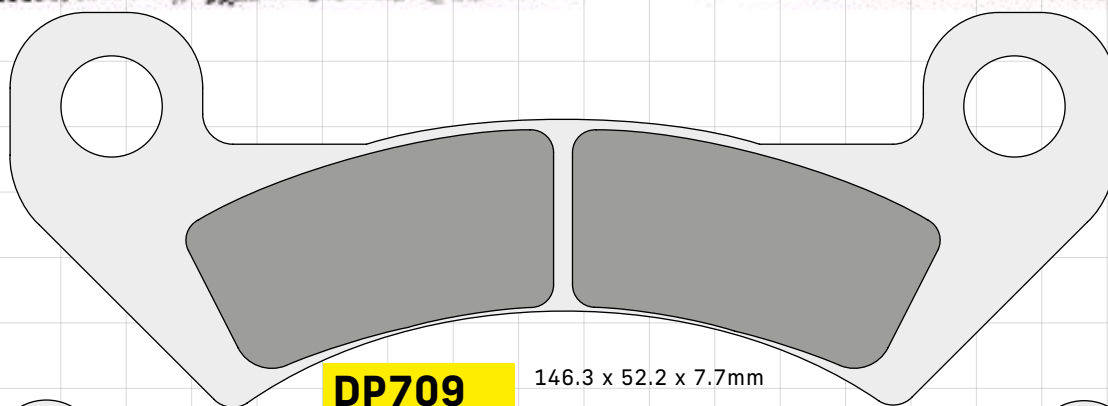

BRAKE PAD ILLUSTRATIONS

COMPOUND SELECTION & SIZE GUIDE **By Part Number**

DP709

146.3 x 52.2 x 7.7mm

STANDARD	SPORT HH+	RACING	PRO-MX
DP709