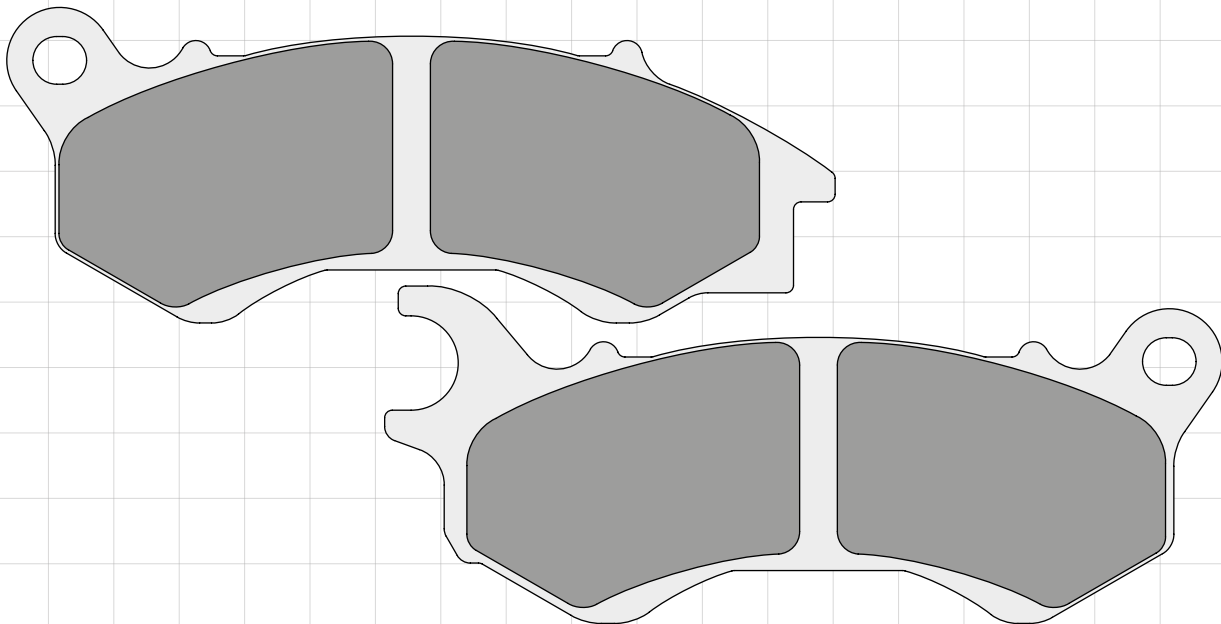

ODP027

109.5 x 41.7 x 8.0mm
111 x 44.7 x 8.0mm

STANDARD	SPORT HH+	RACING	PRO-MX