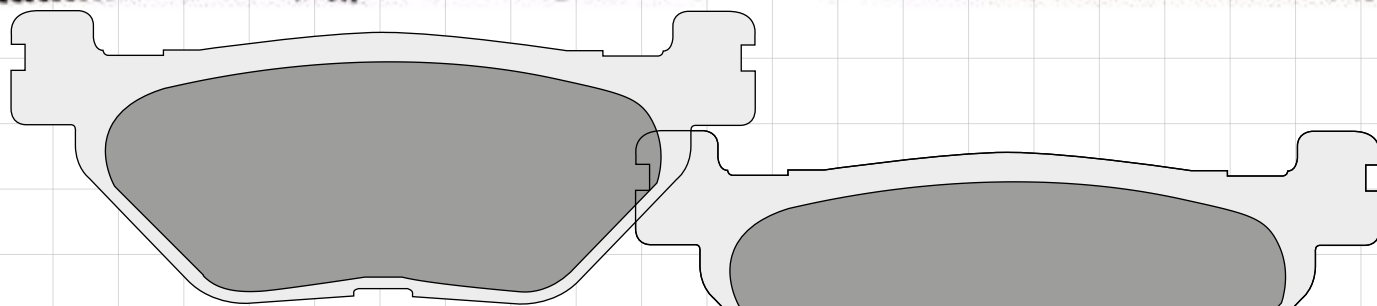

BRAKE PAD ILLUSTRATIONS

COMPOUND SELECTION & SIZE GUIDE **By Part Number**

DP423

99.7 x 39 x 9.5mm

STANDARD	SPORT HH+	RACING	PRO-MX
DP423			

DP424

99.7 x 39 x 12mm

STANDARD	SPORT HH+	RACING	PRO-MX
DP424