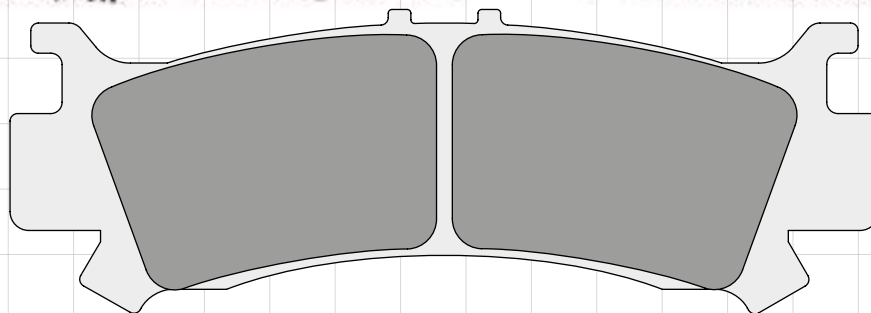

BRAKE PAD ILLUSTRATIONS

COMPOUND SELECTION & SIZE GUIDE **By Part Number**

DP561

115.2 x 40.9 x 10.9mm

STANDARD	SPORT HH+	RACING	PRO-MX
DP561