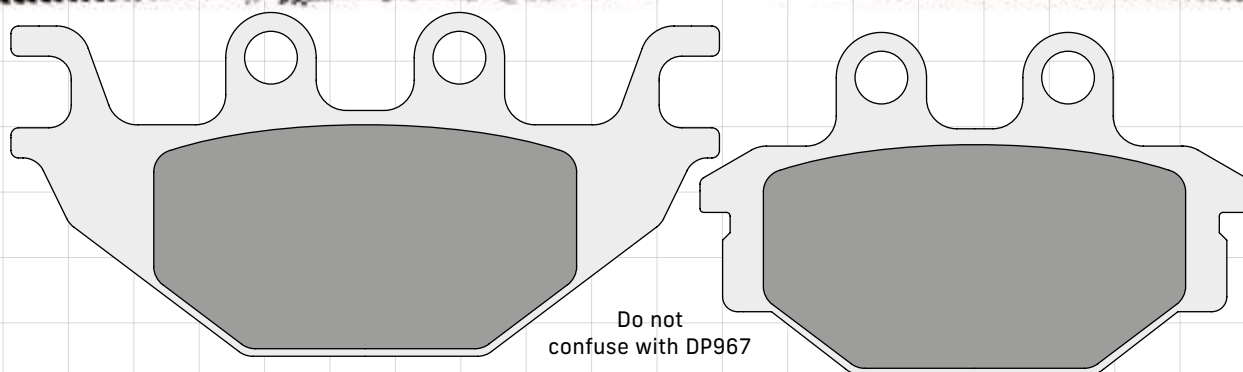

BRAKE PAD ILLUSTRATIONS

COMPOUND SELECTION & SIZE GUIDE **By Part Number**

DP571

94 x 45.6 x 8.4mm
73 x 45.6 x 10.7mm

STANDARD	SPORT HH+	RACING	PRO-MX
DP571