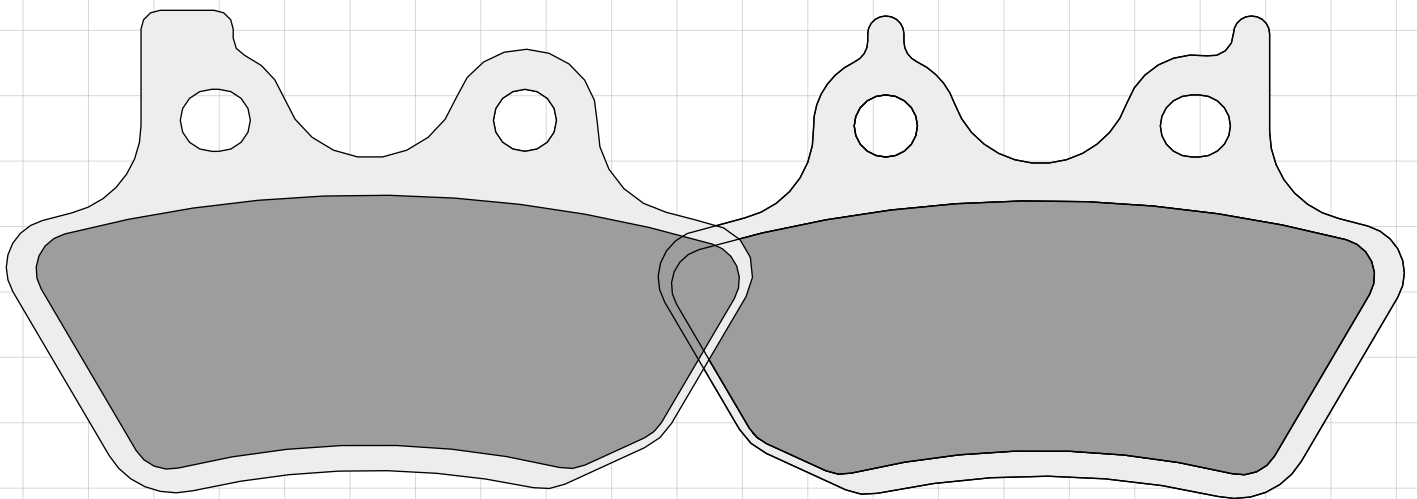

# BRAKE PAD ILLUSTRATIONS

COMPOUND SELECTION & SIZE GUIDE **By Part Number**

**DP954** 118 x 44.9 x 8.4mm

STANDARD	SPORT HH+	RACING	PRO-MX
DP954	SDP954		

**DP956** 94.5 x 45.1 x 7.0mm

STANDARD	SPORT HH+	RACING	PRO-MX
DP956			