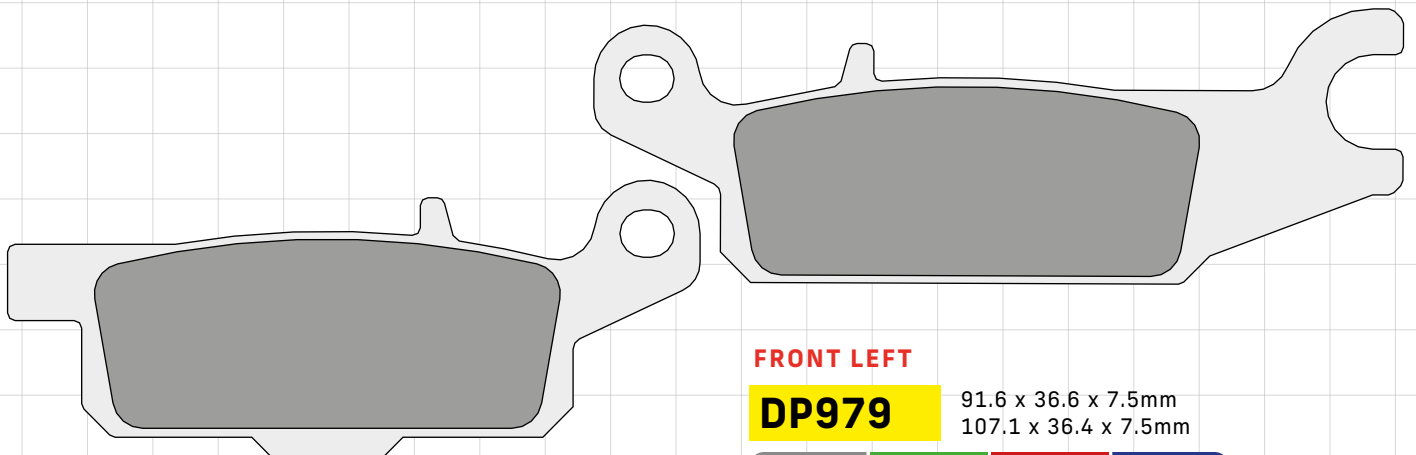

FRONT LEFT

DP979

91.6 x 36.6 x 7.5mm
107.1 x 36.4 x 7.5mm

STANDARD	SPORT HH+	RACING	PRO-MX
DP979