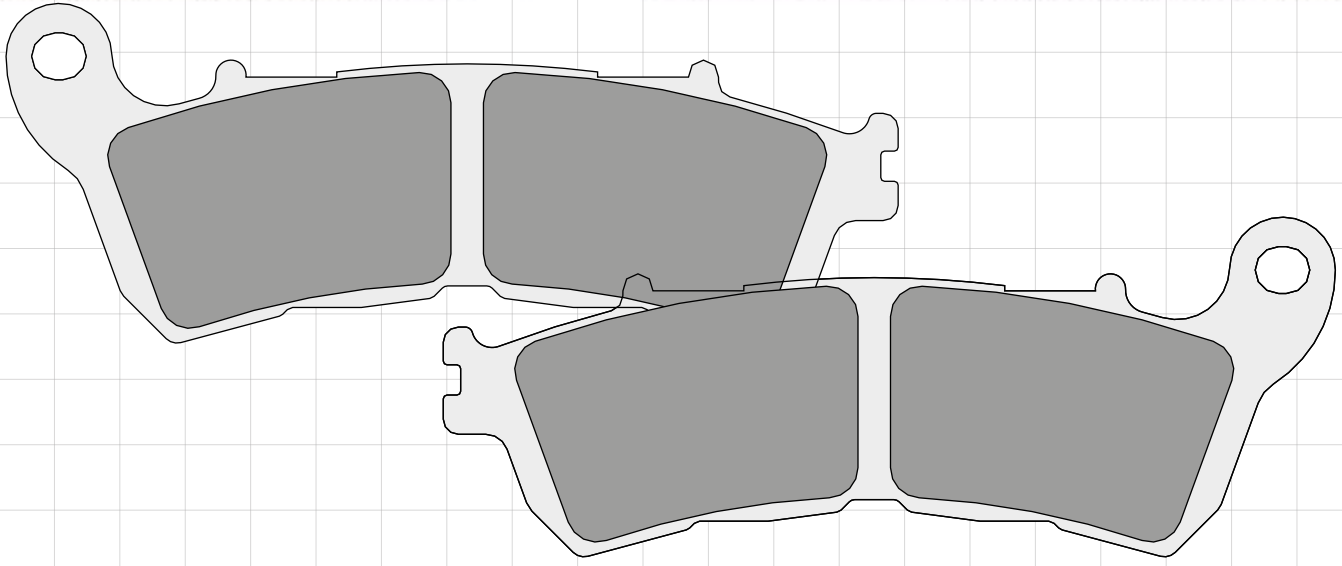

BRAKE PAD ILLUSTRATIONS

COMPOUND SELECTION & SIZE GUIDE **By Part Number**

DP954 118 x 44.9 x 8.4mm

STANDARD	SPORT HH+	RACING	PRO-MX
DP954	SDP954