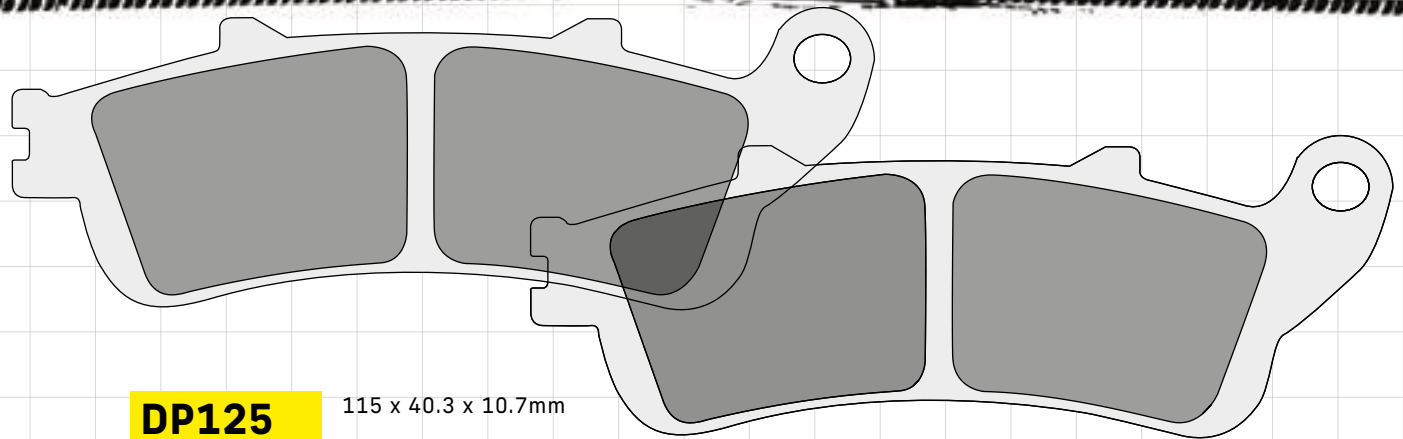

BRAKE PAD ILLUSTRATIONS

COMPOUND SELECTION & SIZE GUIDE **By Part Number**

DP125

115 x 40.3 x 10.7mm

STANDARD	SPORT HH+	RACING	PRO-MX
DP125			

DP126

115 x 40 x 9.6mm

STANDARD	SPORT HH+	RACING	PRO-MX
DP126