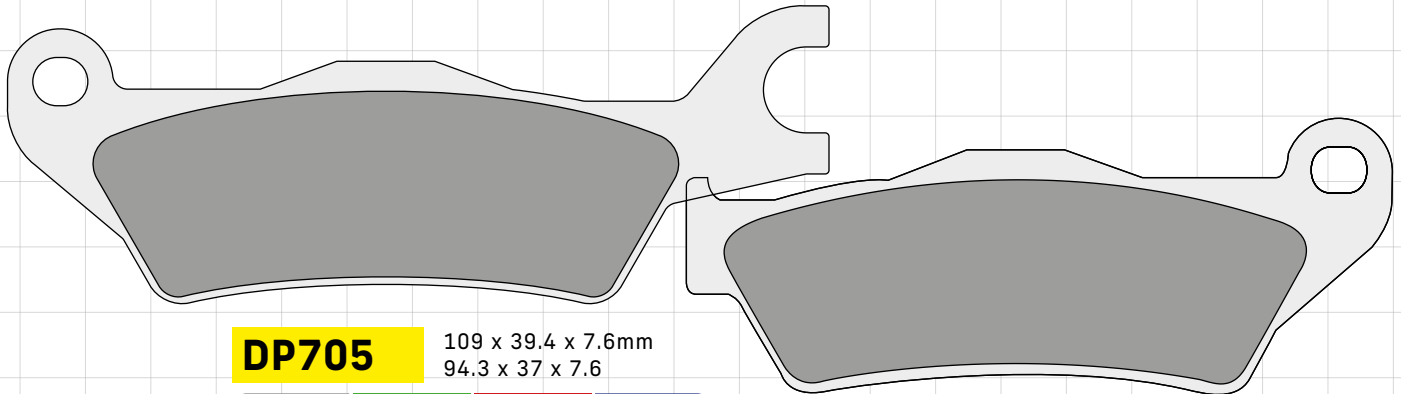

BRAKE PAD ILLUSTRATIONS

COMPOUND SELECTION & SIZE GUIDE **By Part Number**

DP705 109 x 39.4 x 7.6mm
94.3 x 37 x 7.6

STANDARD	SPORT HH+	RACING	PRO-MX
DP705