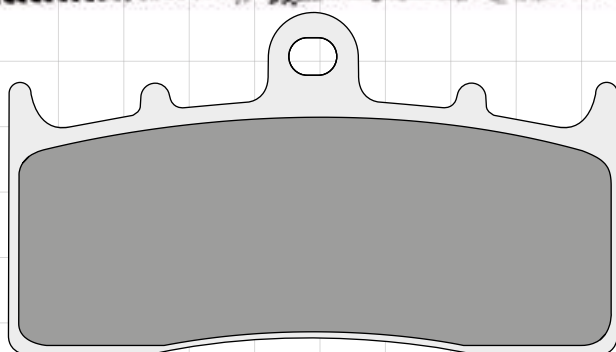

BRAKE PAD ILLUSTRATIONS

COMPOUND SELECTION & SIZE GUIDE **By Part Number**

DP639 81.3 x 46 x 9.0mm

STANDARD	SPORT HH+	RACING	PRO-MX
DP639	SDP639