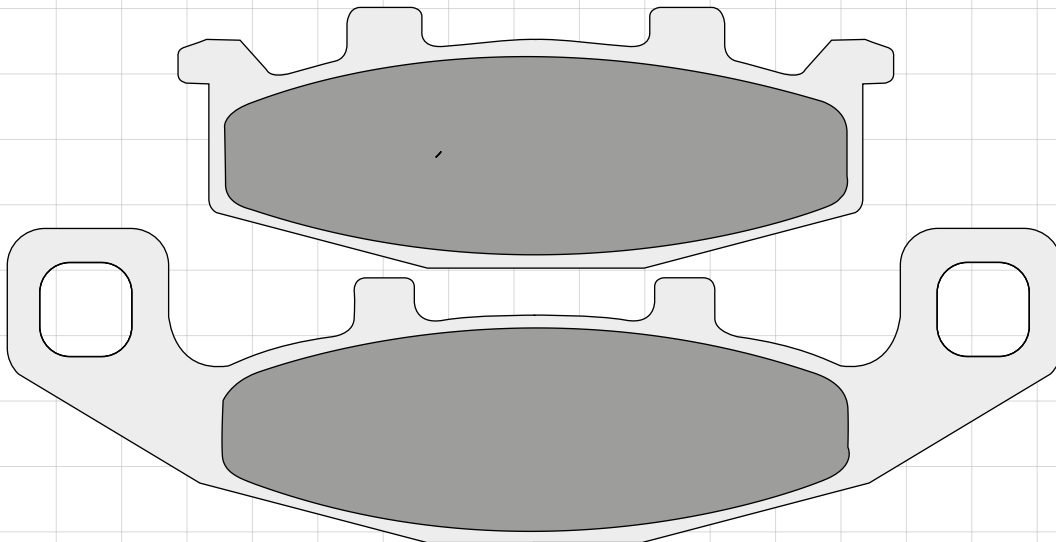

# BRAKE PAD ILLUSTRATIONS

COMPOUND SELECTION & SIZE GUIDE **By Part Number**

**DP313**

62.7 x 61 x 8.8mm  
73.5 x 49 x 6.6mm

STANDARD	SPORT HH+	RACING	PRO-MX
DP313			SDP313

**DP314**

95.3 x 35 x 10mm  
141 x 42 x 9.3mm