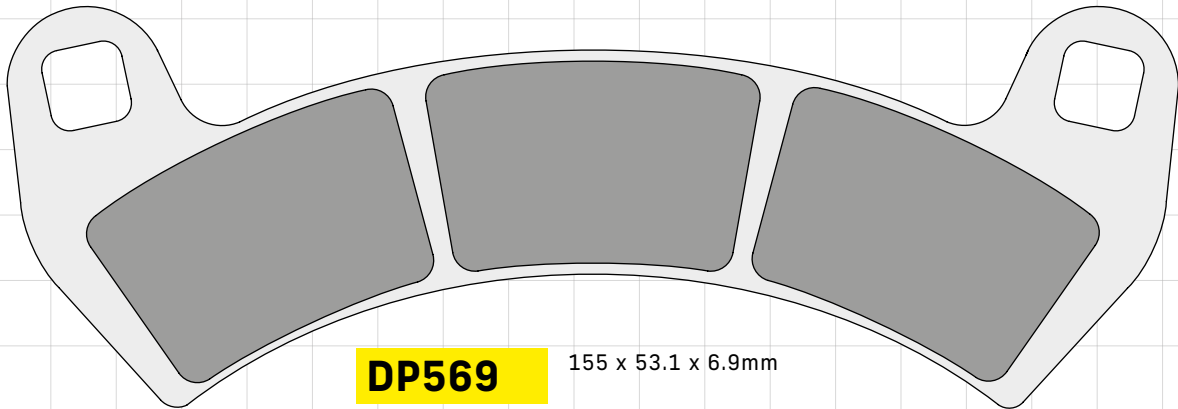

# BRAKE PAD ILLUSTRATIONS

COMPOUND SELECTION & SIZE GUIDE **By Part Number**

**DP566**

113.8 x 36.9 x 9.8mm

STANDARD	SPORT HH+	RACING	PRO-MX
DP566			

**DP568**

103.9 x 34.2 x 8.9mm

STANDARD	SPORT HH+	RACING	PRO-MX
DP568			