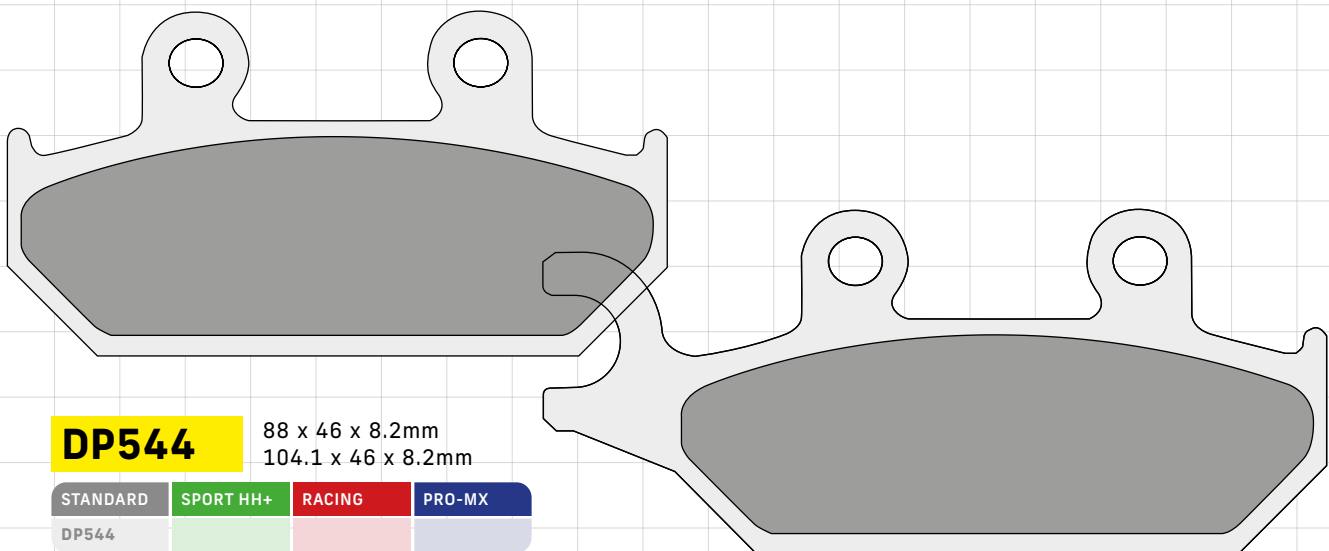

DP544

88 x 46 x 8.2mm
104.1 x 46 x 8.2mm

STANDARD	SPORT HH+	RACING	PRO-MX
DP544