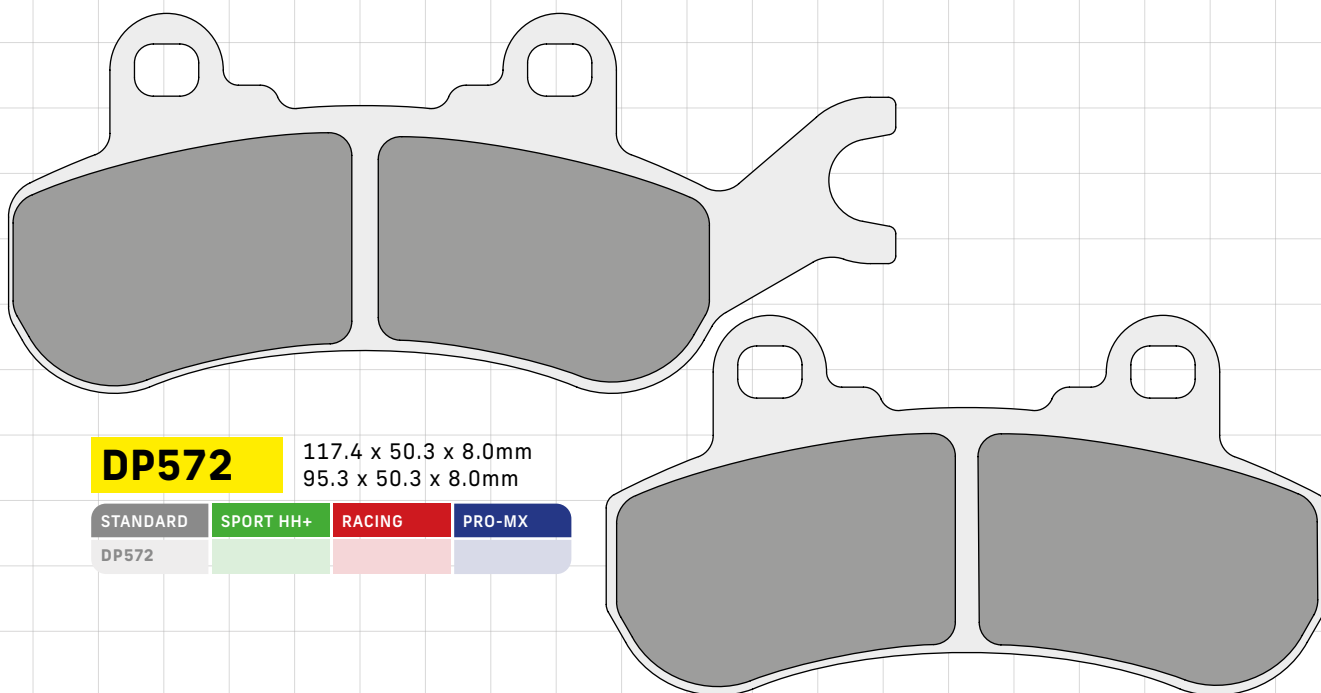

DP572

117.4 x 50.3 x 8.0mm
95.3 x 50.3 x 8.0mm

STANDARD	SPORT HH+	RACING	PRO-MX
DP572