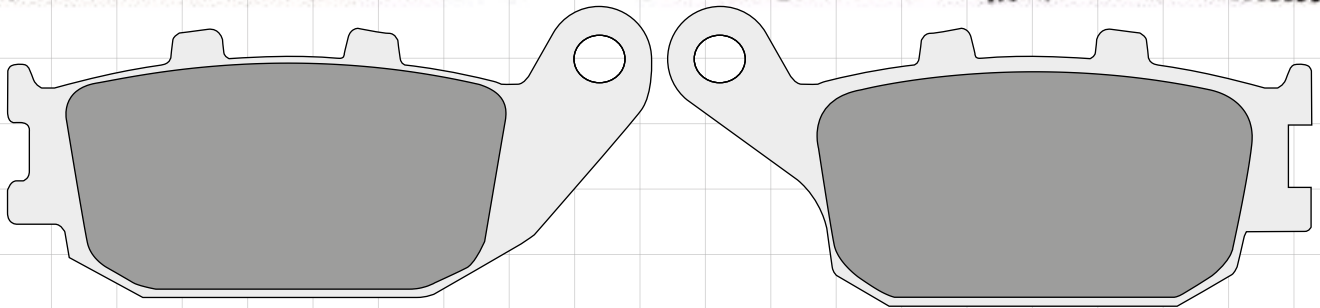

# BRAKE PAD ILLUSTRATIONS

COMPOUND SELECTION & SIZE GUIDE **By Part Number**

**DP928**

86.1 x 39 x 9.4mm  
86 x 40 x 8.9mm

STANDARD	SPORT HH+	RACING	PRO-MX
DP928			

**DP929**

94.4 x 38.1 x 7.8mm  
119.7 x 26.3 x 7.0mm