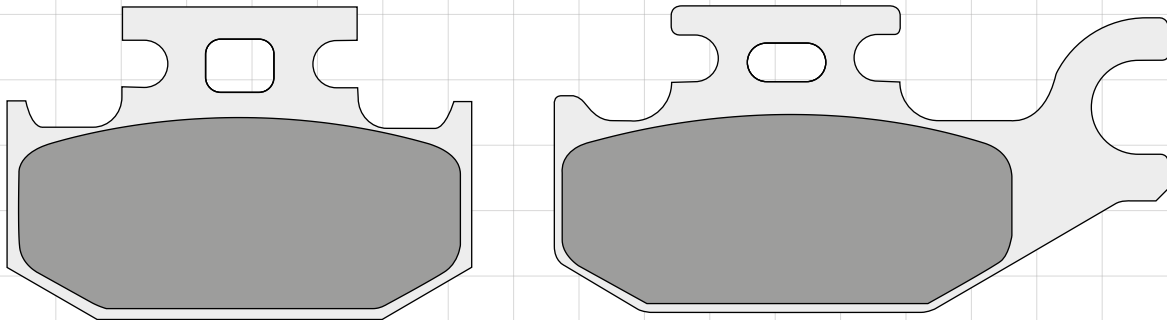

# BRAKE PAD ILLUSTRATIONS

COMPOUND SELECTION & SIZE GUIDE **By Part Number**

**DP326**

94.4 x 38.1 x 7.8mm  
119.7 x 26.3 x 7.0mm

STANDARD	SPORT HH+	RACING	PRO-MX
DP326			

**DP327**

62 x 41.6 x 9.4mm  
82 x 40.8 x 9.4mm