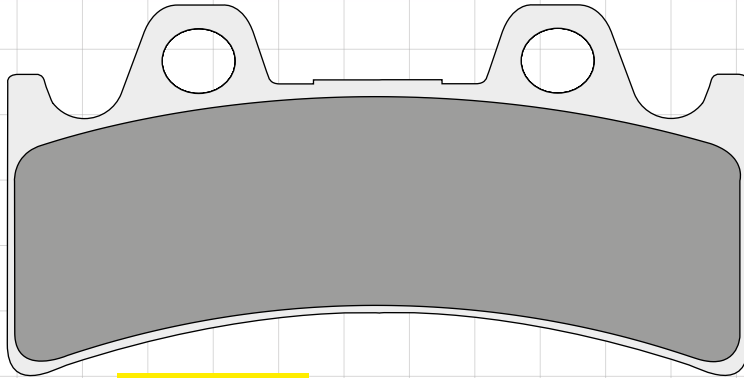

BRAKE PAD ILLUSTRATIONS

COMPOUND SELECTION & SIZE GUIDE **By Part Number**

DP416

98.8 x 49.6 x 9.0mm

STANDARD	SPORT HH+	RACING	PRO-MX
DP416	SDP416	RDP416