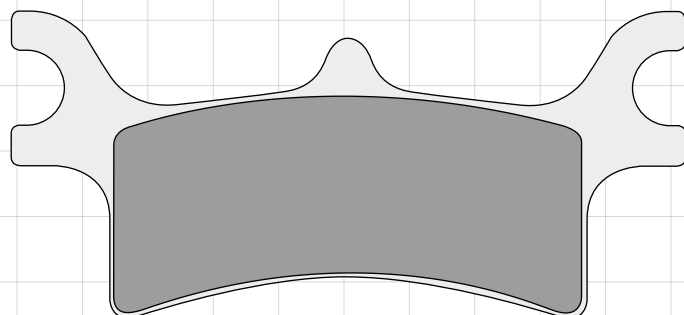

BRAKE PAD ILLUSTRATIONS

COMPOUND SELECTION & SIZE GUIDE **By Part Number**

DP932

90.3 x 41 x 8.2mm

STANDARD	SPORT HH+	RACING	PRO-MX
DP932