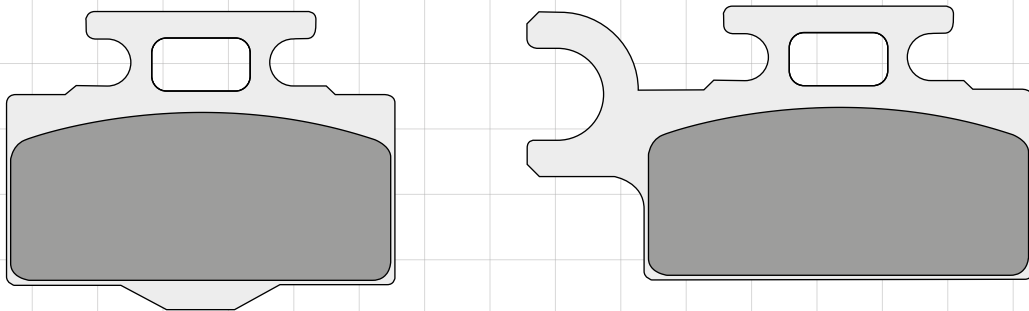

DP328

51.9 x 40 x 7.5mm
67.6 x 36.6 x 7.5mm

STANDARD	SPORT HH+	RACING	PRO-MX
DP328