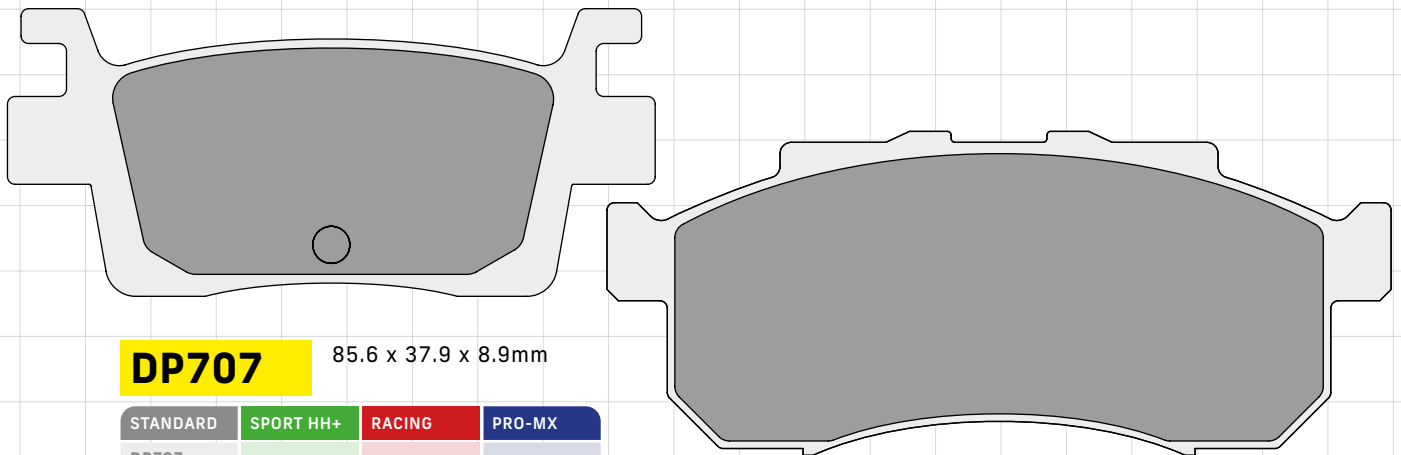

# BRAKE PAD ILLUSTRATIONS

COMPOUND SELECTION & SIZE GUIDE **By Part Number**

**DP705** 109 x 39.4 x 7.6mm  
94.3 x 37 x 7.6

STANDARD	SPORT HH+	RACING	PRO-MX
DP705			

**DP706** 114.2 x 38.6 x 8.9mm

STANDARD	SPORT HH+	RACING	PRO-MX
DP706			