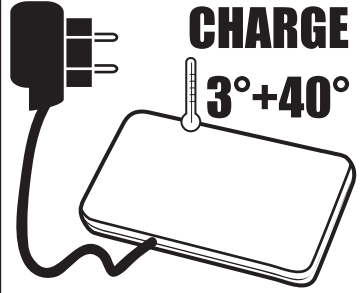

2

**.....WAIT 2H**

3

**CHARGE**  
3°+40°

Charging

**DON'T USE!**